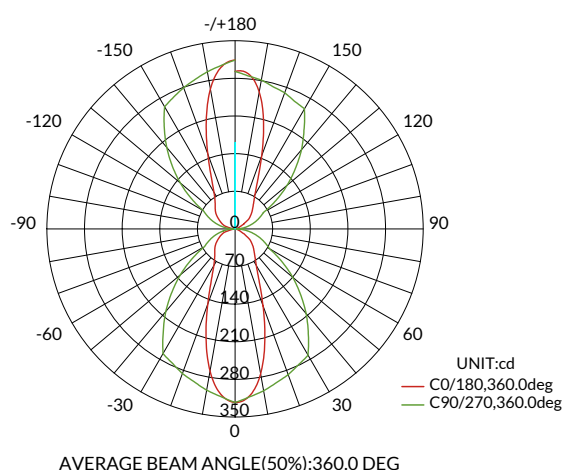

OPTICS

FEATURES & BENEFITS

CCT Selection DIP Switch	3CCT
LED Driver	Built-in
Dimming Option	Triac
Ingress Protection (IP Rating)	IP20
Power Factor (PF)	≥0.9
Certification	RoHS/CE